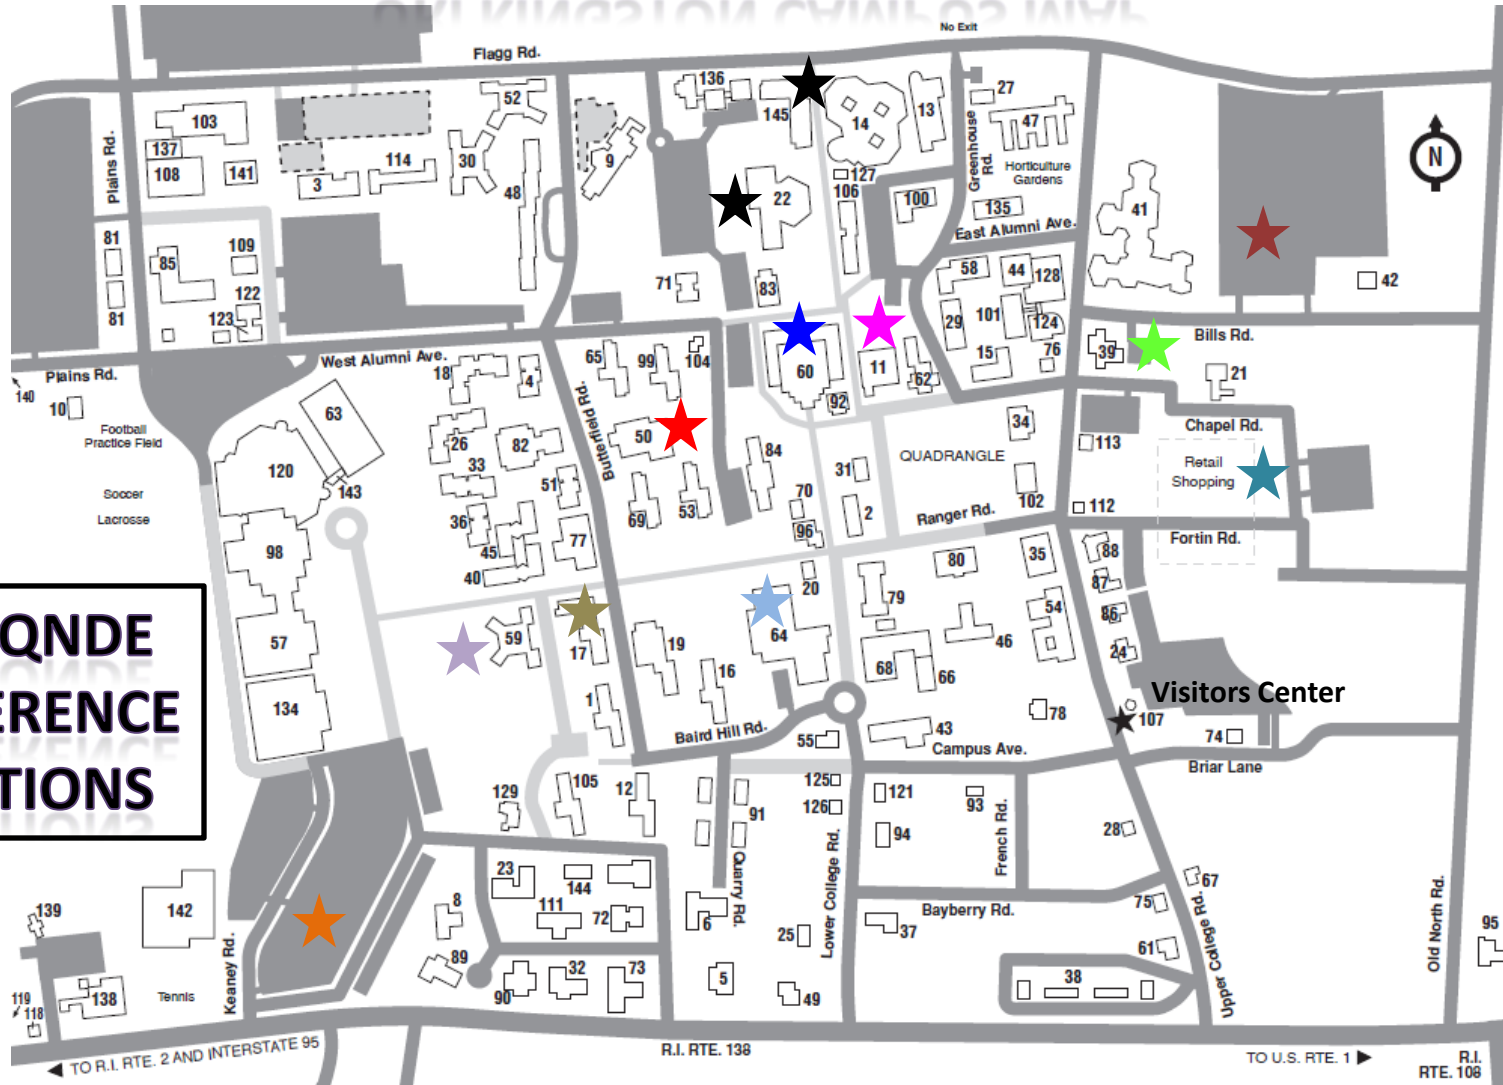

URI KINGSTON CAMPUS MAP

**2009 QNDE
CONFERENCE
LOCATIONS**

Browning Hall (residential check-in), #17
Eddy Hall (residential hall lodging), #59
**Keaney parking lot (for Eddy Hall residents),
 South of Eddy Hall**
**Fine Arts South parking lot (for commuters),
 east of #41**

Chafee (sessions and QNDE office), #22
CBLS (sessions, plenary, Wed. evening), #145
Hope Commons (dining hall), #50
Memorial Union (poster sessions), #64

U-Club (Sunday welcome reception), #39
Ballentine Hall (WFNDEC Short Course), #11
Library (computer lab), #60
**Emporium-Retail Shopping (food outlets,
 pharmacy, ATM), South of U-Club**